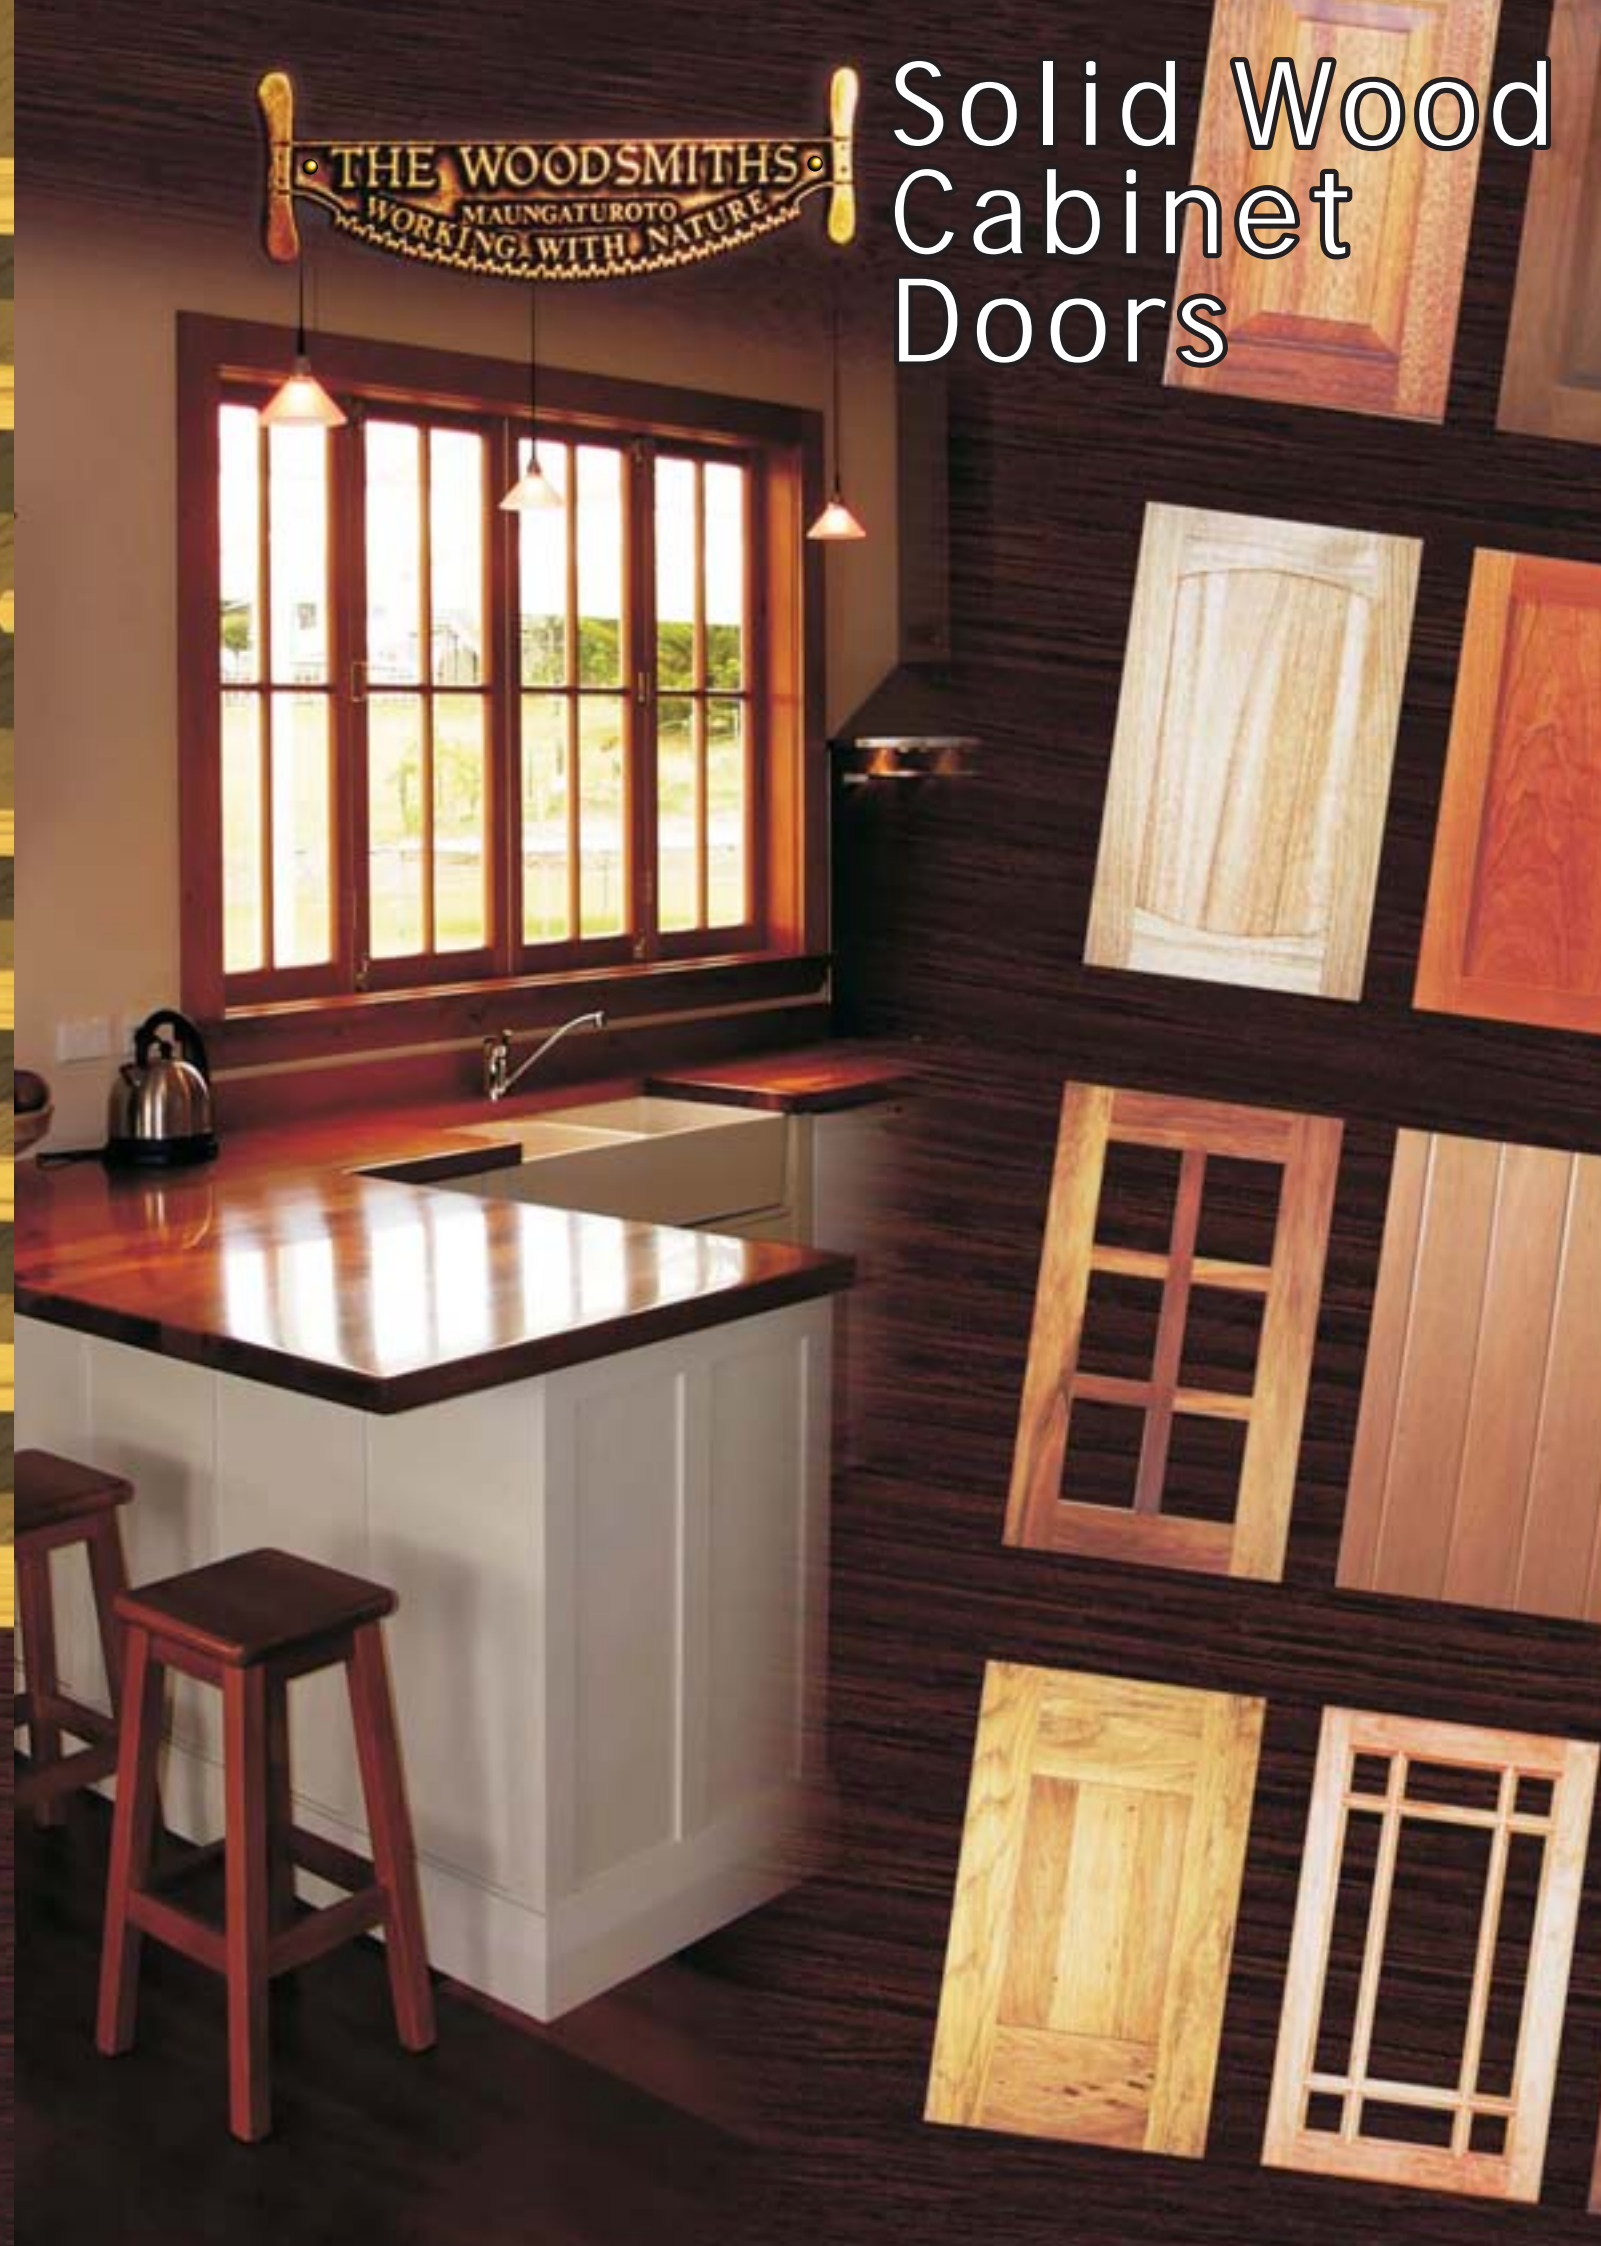

Solid Wood Cabinet Doors